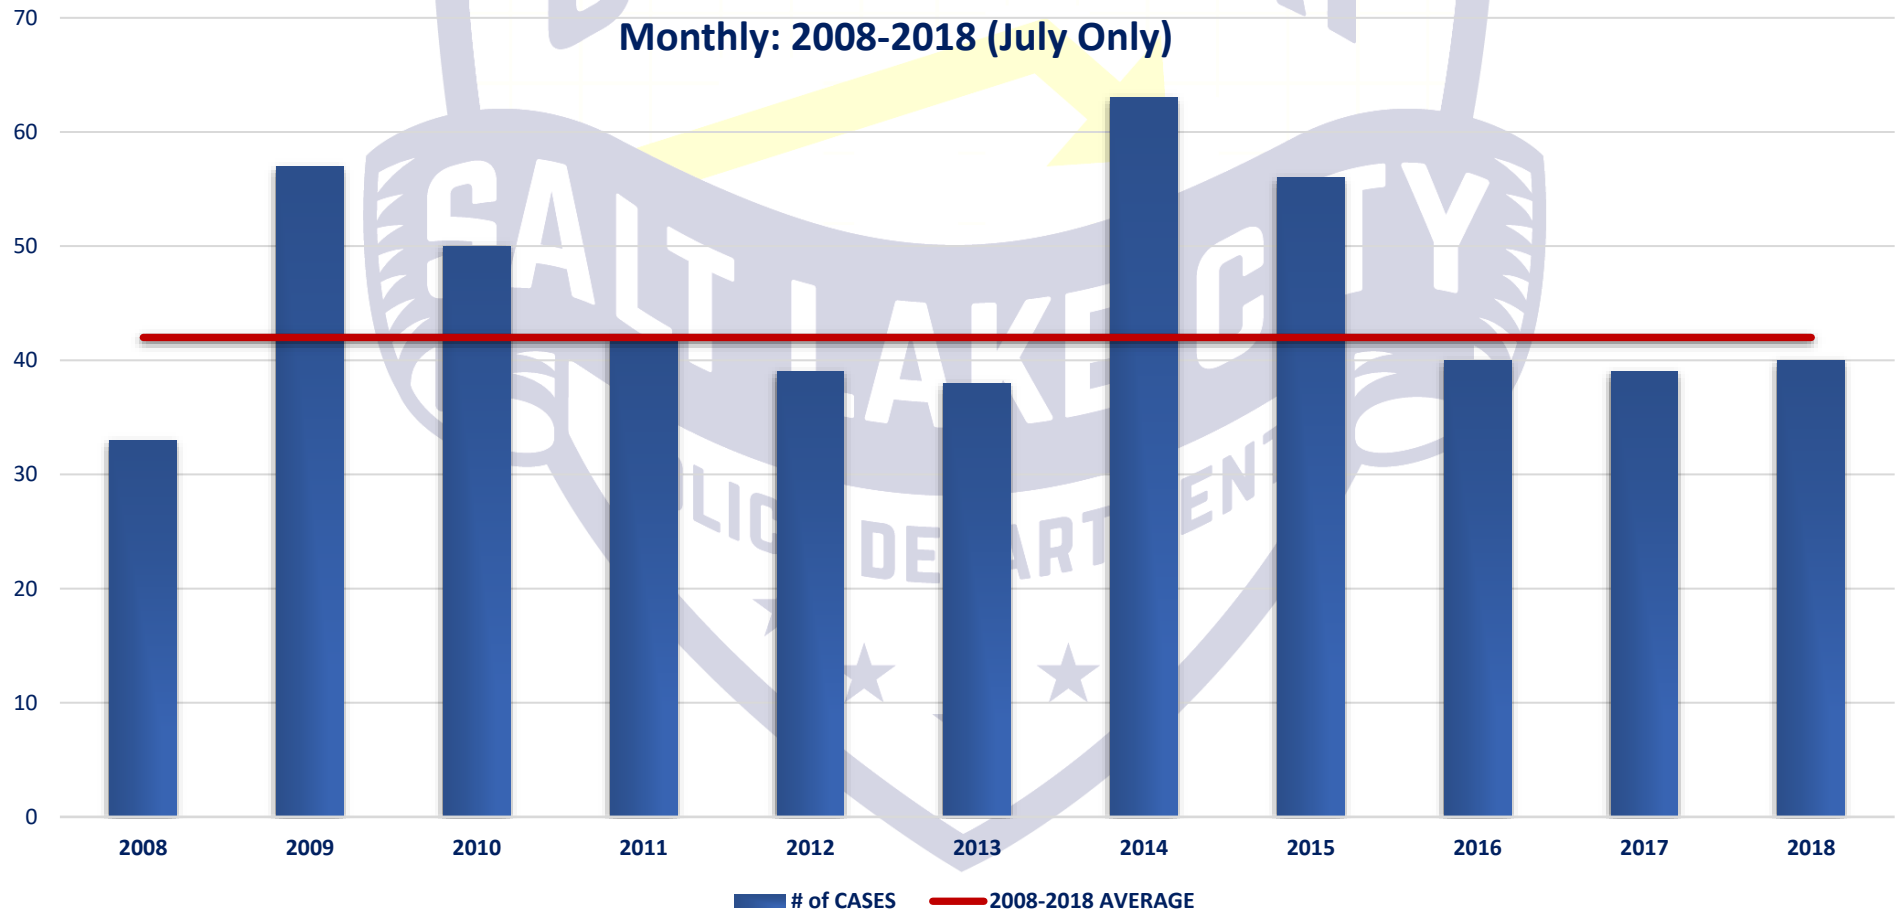

ASSAULTS ON OFFICERS & RESISTING

JULY 2018

Monthly: 2008-2018 (July Only)

3 Year Average = 2015-2017 • % CHG = 3 Year Average compared to 2018 • 5 Year Average = 2013-2017 • 10 Year Average = 2008-2017

Offense Description	2008	2009	2010	2011	2012	2013	2014	2015	2016	2017	2018	3 YR AVG	% CHG	5 YR AVG	10 YR AVG
Aggravated Assault - Strong Arm	0	0	0	0	0	0	0	0	0	0	0	0.0	0	0.0	0.0
Aggravated Assault - Using Gun	0	1	0	0	0	0	0	0	0	0	0	0.0	0	0.0	0.1
Aggravated Assault - Other Weapon Type	0	2	1	0	0	1	2	0	0	0	2	0.0	/0	0.6	0.6
Simple Assault	11	11	13	5	9	7	11	14	12	10	7	12.0	-42%	10.8	10.3
Resisting	22	43	36	37	30	30	50	42	28	29	31	33.0	-6%	35.8	34.7
TOTAL	33	57	50	42	39	38	63	56	40	39	40	45.0	-11%	47.2	45.7