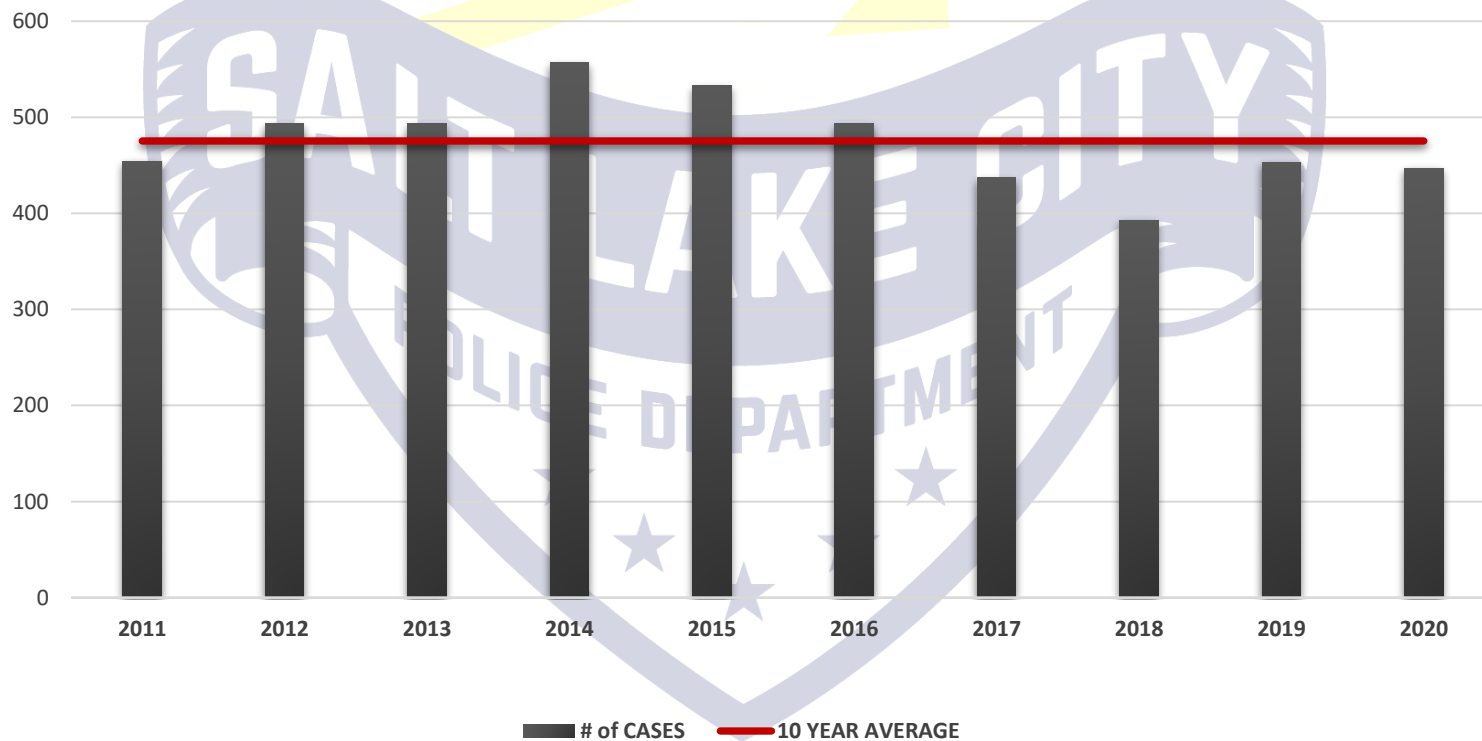

# 10 YEAR AVERAGE

10 Years: 2011-2020 (January through December)

10 Year Average = 2011-2020

10 Years: 2011-2020 (January through December)	2011	2012	2013	2014	2015	2016	2017	2018	2019	2020	10 YR AVG
Aggravated Assault - Strong Arm	0	0	0	3	0	2	1	0	7	4	1.7
Aggravated Assault - Using Gun	2	1	2	1	1	3	4	0	0	1	1.5
Aggravated Assault - Other Weapon Type	11	4	5	12	16	16	11	6	15	5	10.1
Simple Assault	92	116	97	89	87	89	98	86	105	107	96.6
Resisting	349	372	389	452	429	383	323	301	326	330	365.4
<b>TOTAL</b>	<b>454</b>	<b>493</b>	<b>493</b>	<b>557</b>	<b>533</b>	<b>493</b>	<b>437</b>	<b>393</b>	<b>453</b>	<b>447</b>	<b>475.3</b>

10 Years: 2011-2020 (January through December)

Current as of 12 January 2021