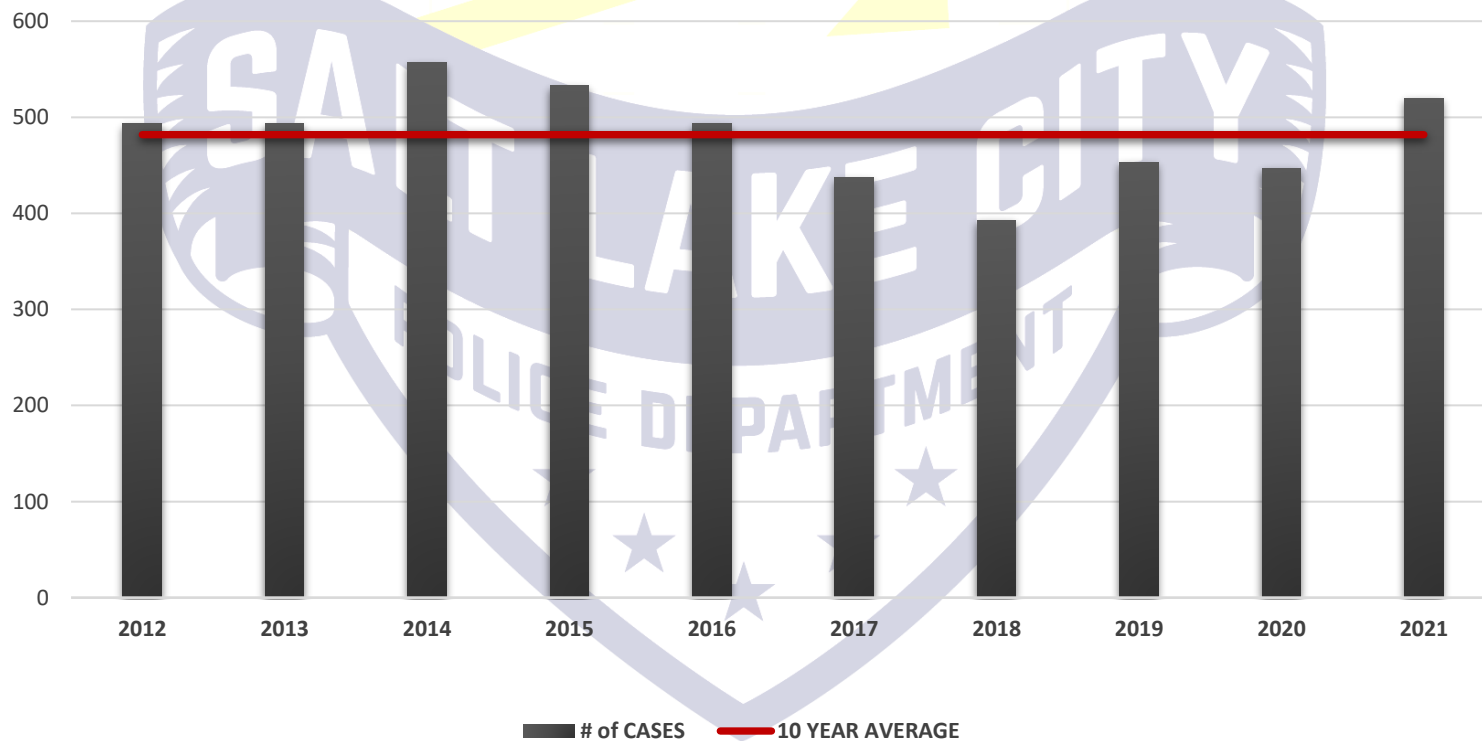

ASSAULTS ON OFFICERS & RESISTING

10 YEAR AVERAGE

10 Years: 2012-2021 (January through December)

10 Year Average = 2012-2021

10 Years: 2011-2020 (January through December)	2012	2013	2014	2015	2016	2017	2018	2019	2020	2021	10 YR AVG
Aggravated Assault - Strong Arm	0	0	3	0	2	1	0	7	4	5	2.2
Aggravated Assault - Using Gun	1	2	1	1	3	4	0	0	1	2	1.5
Aggravated Assault - Other Weapon Type	4	5	12	16	16	11	6	15	5	18	10.8
Simple Assault	116	97	89	87	89	98	86	105	107	130	100.4
Resisting	372	389	452	429	383	323	301	326	330	365	367
TOTAL	493	493	557	533	493	437	393	453	447	520	481.9

10 Years: 2011-2020 (January through December)

Current as of 6 January 2022