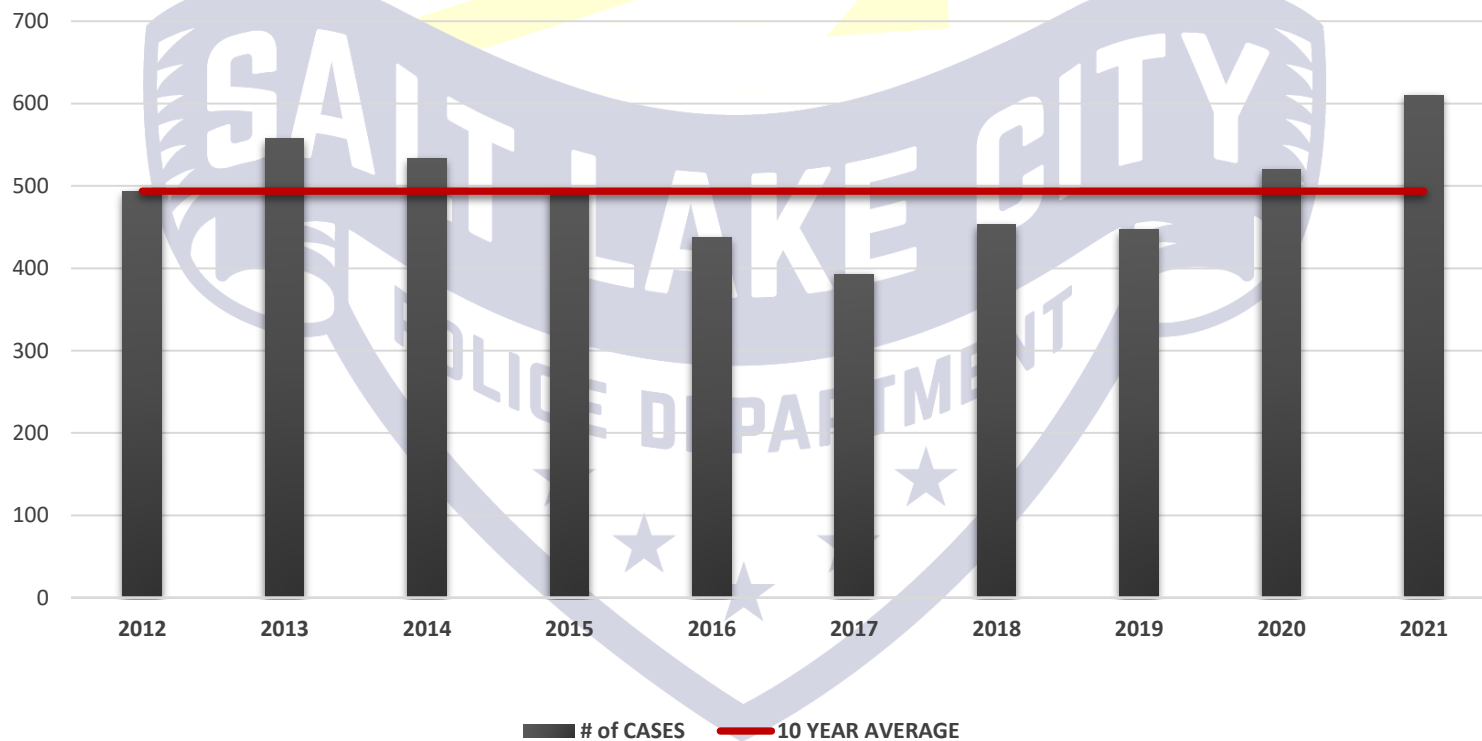

ASSAULTS ON OFFICERS & RESISTING

10 YEAR AVERAGE

10 Years: 2013-2022 (January through December)

10 Year Average = 2013-2022

10 Years: 2013-2022 (January through December)	2013	2014	2015	2016	2017	2018	2019	2020	2021	2022	10 YR AVG
Aggravated Assault - Strong Arm	0	3	0	2	1	0	7	4	5	5	2.7
Aggravated Assault - Using Gun	2	1	1	3	4	0	0	1	2	2	1.6
Aggravated Assault - Other Weapon Type	5	12	16	16	11	6	15	5	18	11	11.5
Simple Assault	97	89	87	89	98	86	105	107	130	140	102.8
Resisting	389	452	429	383	323	301	326	330	365	452	375
TOTAL	493	557	533	493	437	393	453	447	520	610	493.6

10 Years: 2013-2022 (January through December)

Current as of 3 January 2023